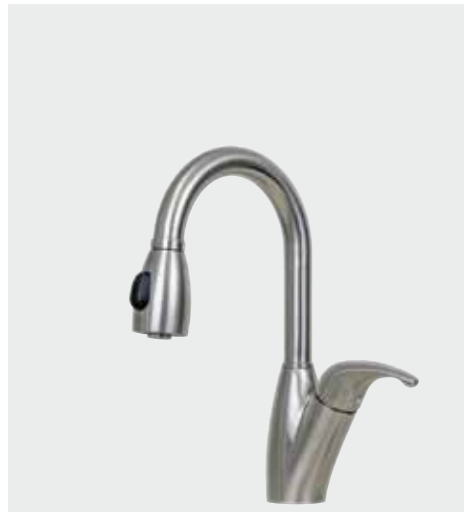

VSR-1515

- 16-gauge series 304 stainless steel
- Hand folded
- 3/8" Radius corners
- Bowl size 13" x 13" x 7 1/4"
- Outside dimensions 15" x 15"

Kitchen Faucets

KPS3036 Cygnus

- Solid body made of series 304 stainless steel
- 14 3/4" High, 10" Reach
- Single lever control
- Retractable pull out spray head
- Swivel spout
- UPC / IAPMO Certified

KPS3034 Poseidon

- Solid body made of series 304 stainless steel
- 16 3/8" High, 10" Reach
- Matching soap dispenser, see page 11
- Single lever control
- Retractable pull out spray head
- Swivel spout
- UPC / IAPMO Certified

KPS3035 Sacramento

- Solid body made of series 304 stainless steel
- 16" High, 10" Reach
- Single lever control
- Retractable pull out spray head
- Swivel spout
- UPC / IAPMO Certified

KPS3030 Cascade

- Solid body made of series 304 stainless steel
- 16" High, 10" Reach
- Single lever control
- Retractable pull out spray head
- Swivel spout
- UPC / IAPMO Certified