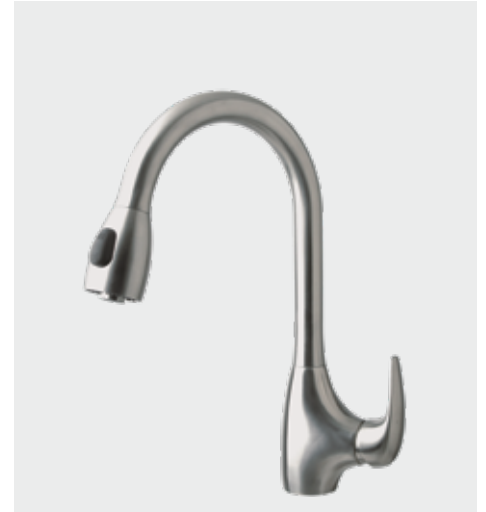

VSR-1515

- 16-gauge series 304 stainless steel
- Hand folded
- 3/8" Radius corners
- Bowl size 13" x 13" x 7 1/4"
- Outside dimensions 15" x 15"

Kitchen Faucets

KPS3036 Cygnus

- Solid body made of series 304 stainless steel
- 14 3/4" High, 10" Reach
- Single lever control
- Retractable pull out spray head
- Swivel spout
- UPC / IAPMO Certified

KPS3034 Poseidon

- Solid body made of series 304 stainless steel
- 16 3/8" High, 10" Reach
- Matching soap dispenser, see page 11
- Single lever control
- Retractable pull out spray head
- Swivel spout
- UPC / IAPMO Certified

KPS3035 Sacramento

- Solid body made of series 304 stainless steel
- 16" High, 10" Reach
- Single lever control
- Retractable pull out spray head
- Swivel spout
- UPC / IAPMO Certified

KPS3030 Cascade

- Solid body made of series 304 stainless steel
- 16" High, 10" Reach
- Single lever control
- Retractable pull out spray head
- Swivel spout
- UPC / IAPMO Certified