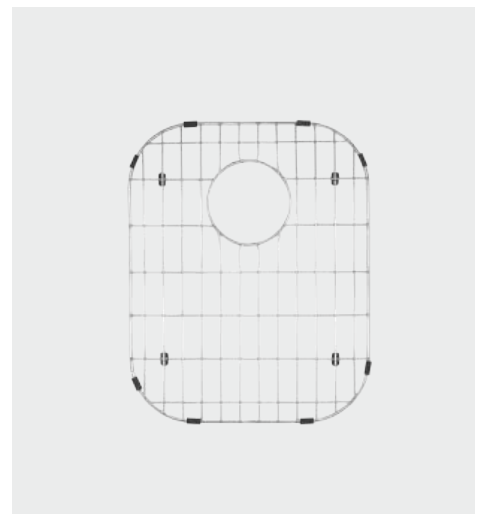

Sink grates

- 304 stainless steel
- Dishwasher safe
- Custom fit for E Stainless sinks
- Black rubber feet and bumpers