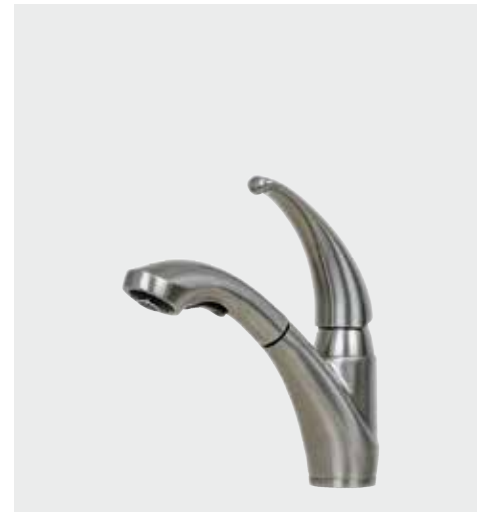

KPS3034 Poseidon

- Solid body made of series 304 stainless steel
- 16 3/8" High, 10" Reach
- Matching soap dispenser, see page 11
- Single lever control
- Retractable pull out spray head
- Swivel spout
- UPC / IAPMO Certified

KPS3035 Sacramento

- Solid body made of series 304 stainless steel
- 16" High, 10" Reach
- Single lever control
- Retractable pull out spray head
- Swivel spout
- UPC / IAPMO Certified

KPS3030 Cascade

- Solid body made of series 304 stainless steel
- 16" High, 10" Reach
- Single lever control
- Retractable pull out spray head
- Swivel spout
- UPC / IAPMO Certified

KPS3030M Hampton

- Solid body made of series 304 stainless steel
- 14 3/8" High, 7 5/8" Reach
- Single lever control
- Retractable pull out spray head
- Swivel spout
- UPC / IAPMO Certified

KPS3029C Shasta

- Solid body made of series 304 stainless steel
- 10 3/8" High, 9" Reach
- Single lever control
- Retractable pull out spray head
- Swivel spout
- UPC / IAPMO Certified

Kitchen Faucets

KPS3031 Niagara

- Solid body made of series 304 stainless steel
- 27 1/2" High, 10 1/4" Reach
- Single lever control
- Swivel spout
- UPC / IAPMO Certified