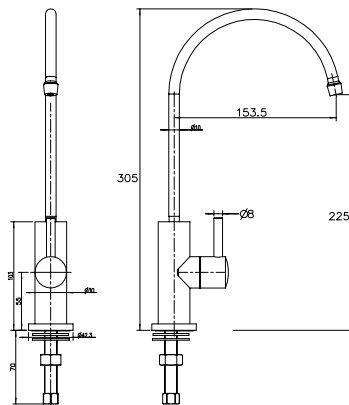

# Stainless steel direct drinking water Faucet Installation Manual

Exploded view

20  
19  
18  
17  
16  
15  
14  
13  
12  
11  
10  
9  
8  
7  
6  
5  
4  
3  
2  
1

Installation dimension drawing

Step 1: remove the fastening Kit

Disassembled items:

- Black rubber pad
- Stainless steel gasket
- Stainless steel fastening nut
- POM water jacket
- Stainless steel water sealing fastening nut

Step 2: table installation

Step 3: install the fixing Kit

Step 4: direct drinking water pipe installation