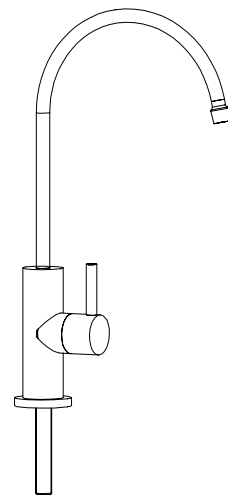

# Stainless steel direct drinking water Faucet Installation Manual

Exploded view

20  
19  
18  
17  
16  
15  
14  
13  
12  
11  
10  
9  
8  
7  
6  
5  
4  
3  
2  
1

Installation dimension drawing

Step 1: remove the fastening Kit

Disassembled items:

- Black rubber pad
- Stainless steel gasket
- Stainless steel fastening nut
- POM water jacket
- Stainless steel water sealing fastening nut

Step 2: table installation

Step 3: install the fixing Kit

Step 4: direct drinking water pipe installation