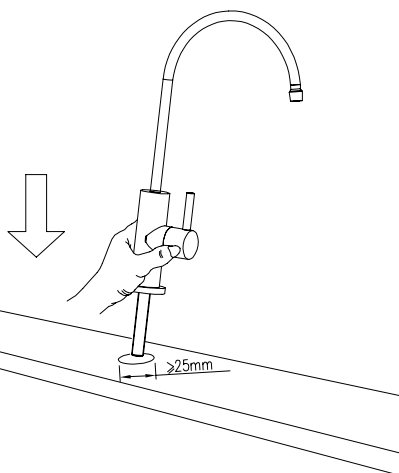

# Stainless steel direct drinking water Faucet Installation Manual

Exploded view

20  
19  
18  
17  
16  
15  
14  
13  
12  
11  
10  
9  
8  
7  
6  
5  
4  
3  
2  
1

Installation dimension drawing

Step 1: remove the fastening Kit

Disassembled items:

- Black rubber pad
- Stainless steel gasket
- Stainless steel fastening nut
- POM water jacket
- Stainless steel water sealing fastening nut

Step 2: table installation

Step 3: install the fixing Kit

Step 4: direct drinking water pipe installation