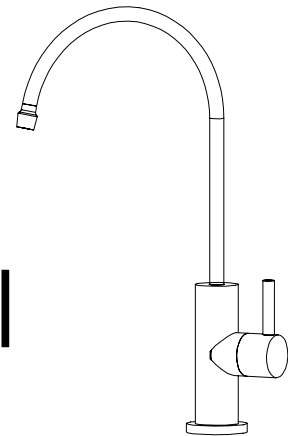

# Stainless steel direct drinking water Faucet Installation Manual

Exploded view

20  
19  
18  
17  
16  
15  
14  
13  
12  
11  
10  
9  
8  
7  
6  
5  
4  
3  
2  
1

Installation dimension drawing

Step 1: remove the fastening Kit

Disassembled items:

- Black rubber pad
- Stainless steel gasket
- Stainless steel fastening nut
- POM water jacket
- Stainless steel water sealing fastening nut

Step 2: table installation

Step 3: install the fixing Kit

Step 4: direct drinking water pipe installation