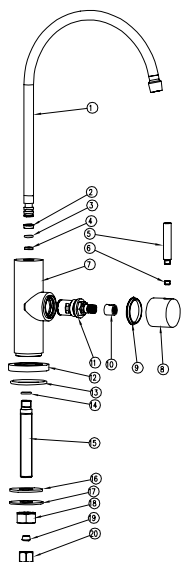

# Stainless steel direct drinking water Faucet Installation Manual

Exploded view

20  
19  
18  
17  
16  
15  
14  
13  
12  
11  
10  
9  
8  
7  
6  
5  
4  
3  
2  
1

Installation dimension drawing

Step 1: remove the fastening Kit

Disassembled items:

- Black rubber pad
- Stainless steel gasket
- Stainless steel fastening nut
- POM water jacket
- Stainless steel water sealing fastening nut

Step 2: table installation

Step 3: install the fixing Kit

Step 4: direct drinking water pipe installation