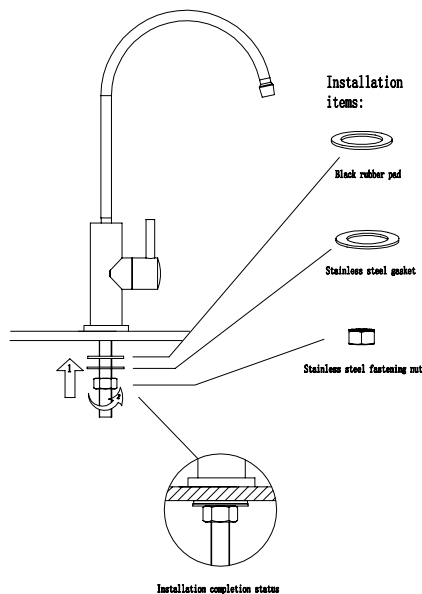

# Stainless steel direct drinking water Faucet Installation Manual

Exploded view

20  
19  
18  
17  
16  
15  
14  
13  
12  
11  
10  
9  
8  
7  
6  
5  
4  
3  
2  
1

Installation dimension drawing

Step 1: remove the fastening Kit

Disassembled items:

- Black rubber pad
- Stainless steel gasket
- Stainless steel fastening nut
- POM water jacket
- Stainless steel water sealing fastening nut

Step 2: table installation

Step 3: install the fixing Kit

Step 4: direct drinking water pipe installation